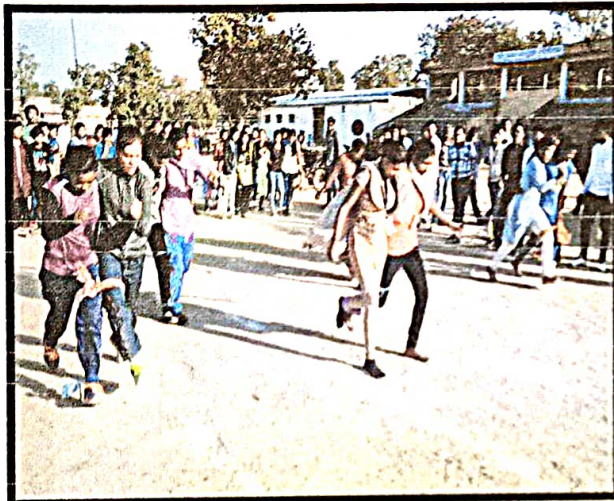

PRINCIPAL,  
GOVT. ENGINEER VISHWESARRAIYA  
P. G. COLLEGE, KORBA (C. G.)

*Sabne*  
PRINCIPAL,  
GOVT. ENGINEER VISHWESARRAIYA  
P.G. COLLEGE, KORBA (C. G.)