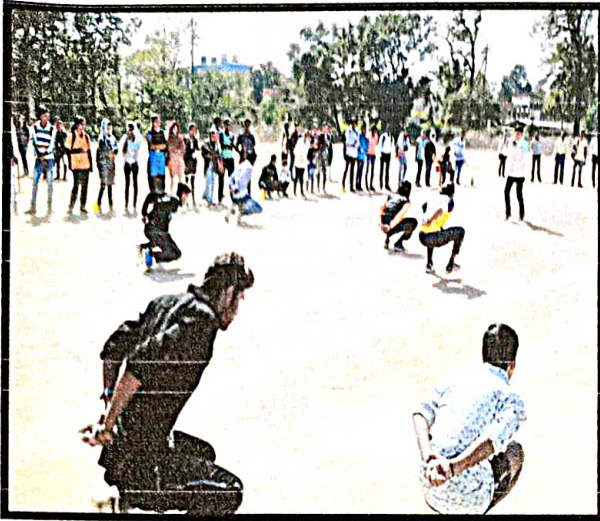

Sabne
PRINCIPAL,
GOVT. ENGINEER VISHWESARRAIYA
P.G. COLLEGE, KORBA (C. G.)